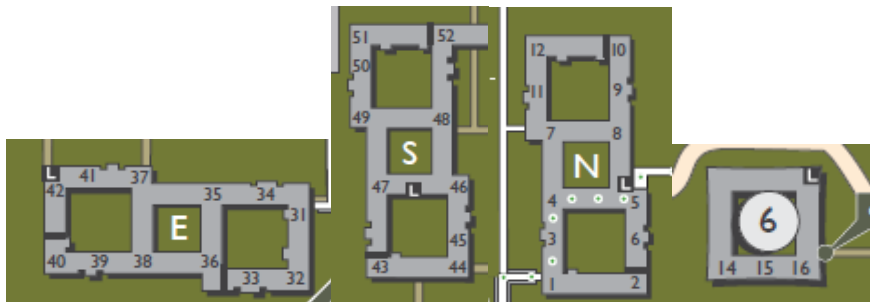

## Laundry Facilities

The College has washing machines and dryers in four laundry rooms:

- North Court – Staircase 5 (and a drying room)
- East Court – Staircase 42
- South Court – Staircase 47
- Cowan Court Basement